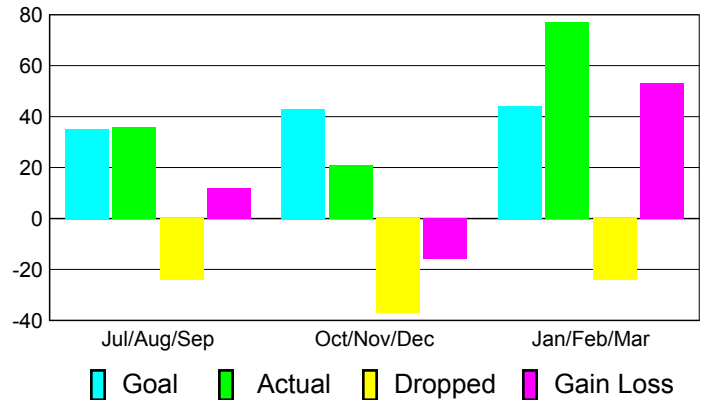

Membership Results 2010-2011

Goal, New, Dropped, Gain/Loss

Comparison of Membership Gain/Loss

Current Year Compared to the Previous Year