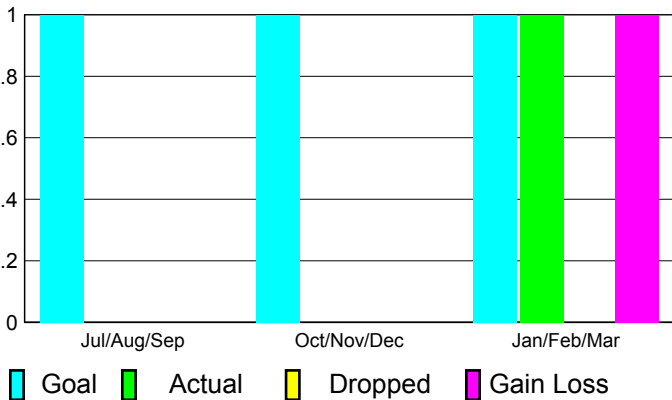

2010-2011 GMT Reports for District (or Undistricted) **District F 4**

GMT: **Doctor NICOLAS JARA OREL** Location: **COLOMBIA**

GMT CA: **3**

CLUBS

**Club Results
2010-2011**

**Clubs
2009-2010**

Month	New Club Goal	Actual New Clubs	Actual Dropped Clubs	Gain/Loss of Clubs	Gain/Loss of Clubs
Jul/Aug/Sep	1	0	0	0	0
Oct/Nov/Dec	1	0	0	0	0
Jan/Feb/Mar	1	1	0	1	2
Totals	3	1	0	1	2

Club Results 2010-2011

Goal, New, Dropped, Gain/Loss

Comparison of Club Gain/Loss

Current Year Compared to the Previous Year

YTD Status Quo Clubs 2010-2011

Status Quo Clubs Compared to Status Quo Members

MEMBERSHIP