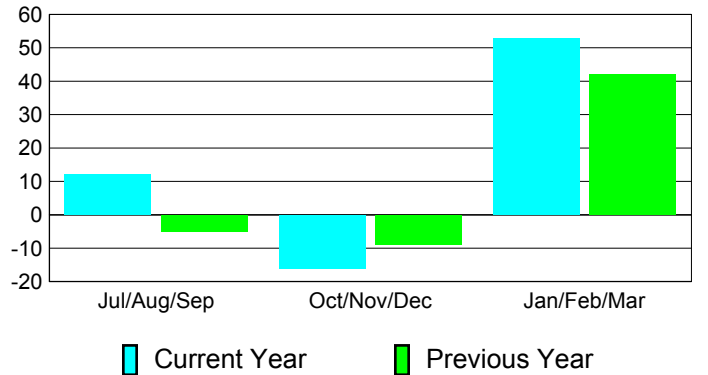

**Membership Results
2010-2011**

**Membership
2009-2010**

Month	Net Memb Goal	Actual New Memb	Actual Dropped Memb	Gain/Loss of Memb	Gain/Loss of Memb
Jul/Aug/Sep	35	36	-24	12	-5
Oct/Nov/Dec	43	21	-37	-16	-9
Jan/Feb/Mar	44	77	-24	53	42
Totals	122	134	-85	49	28

Membership Results 2010-2011

Goal, New, Dropped, Gain/Loss

Comparison of Membership Gain/Loss

Current Year Compared to the Previous Year

Gender Comparison 2010-2011

Jul/Aug/Sep

Oct/Nov/Dec

Jan/Feb/Mar